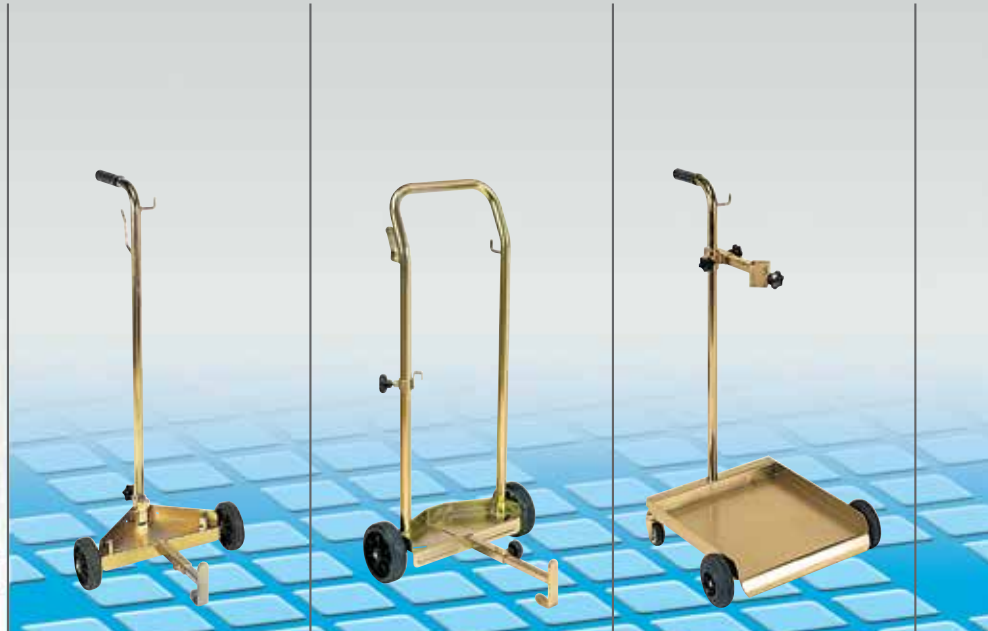

# MODULAR Trolleys

for drums 20 - 60 kg

**Modular trolleys**, entirely galvanised, suitable for handling 20 - 220 kg drums. Equipped with 2 or 4 high fluency wheels that make them very easy to handle. Their compact size ensures perfect integration in the workplace and their modularity enables compact packing for easy storage.

Article	80035	80040	80050
Suitable for drums	<b>20 - 60</b>	<b>20 - 60</b>	<b>20 - 60</b>
Packing  N° - m <sup>3</sup>	1 - 0,010	1 - 0,010	2 - 0,020
Weight  Kg	5	6	9,2
For drums with max external (D) cm	39	44	39,5
Dimensions (A - B - C) cm	44 - 39,5 - 99,5	43 - 47,5 - 99	46 - 50 - 99