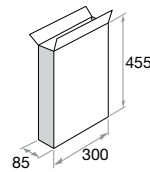

# MODULAR Trolleys

for drums 20 - 60 kg

**Modular trolleys**, entirely galvanised, suitable for handling 20 - 220 kg drums. Equipped with 2 or 4 high fluency wheels that make them very easy to handle. Their compact size ensures perfect integration in the workplace and their modularity enables compact packing for easy storage.

Article	80035	80040	80050
Suitable for drums	<b>20 - 60</b>	<b>20 - 60</b>	<b>20 - 60</b>
Packing  N° - m <sup>3</sup>	1 - 0,010	1 - 0,010	2 - 0,020
Weight  Kg	5	6	9,2
For drums with max external (D) cm	39	44	39,5
Dimensions (A - B - C) cm	44 - 39,5 - 99,5	43 - 47,5 - 99	46 - 50 - 99

### Packing dimensions