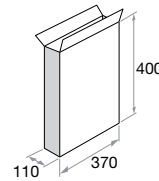

# MODULAR Trolleys

for drums 20 - 60 kg

**Modular trolleys**, entirely galvanised, suitable for handling 20 - 220 kg drums. Equipped with 2 or 4 high fluency wheels that make them very easy to handle. Their compact size ensures perfect integration in the workplace and their modularity enables compact packing for easy storage.

Article	80035	80040	80050
Suitable for drums	<b>20 - 60</b>	<b>20 - 60</b>	<b>20 - 60</b>
Packing  N° - m <sup>3</sup>	1 - 0,010	1 - 0,010	2 - 0,020
Weight  Kg	5	6	9,2
For drums with max external (D) cm	39	44	39,5
Dimensions (A - B - C) cm	44 - 39,5 - 99,5	43 - 47,5 - 99	46 - 50 - 99

### Packing dimensions