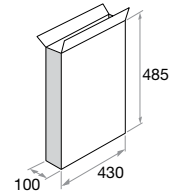

# MODULAR Trolleys

for drums 20 - 60 kg

**Modular trolleys**, entirely galvanised, suitable for handling 20 - 220 kg drums. Equipped with 2 or 4 high fluency wheels that make them very easy to handle. Their compact size ensures perfect integration in the workplace and their modularity enables compact packing for easy storage.

Article	80035	80040	80050
Suitable for drums	<b>20 - 60</b>	<b>20 - 60</b>	<b>20 - 60</b>
Packing  N° - m <sup>3</sup>	1 - 0,010	1 - 0,010	2 - 0,020
Weight  Kg	5	6	9,2
For drums with max external (D) cm	39	44	39,5
Dimensions (A - B - C) cm	44 - 39,5 - 99,5	43 - 47,5 - 99	46 - 50 - 99

### Packing dimensions